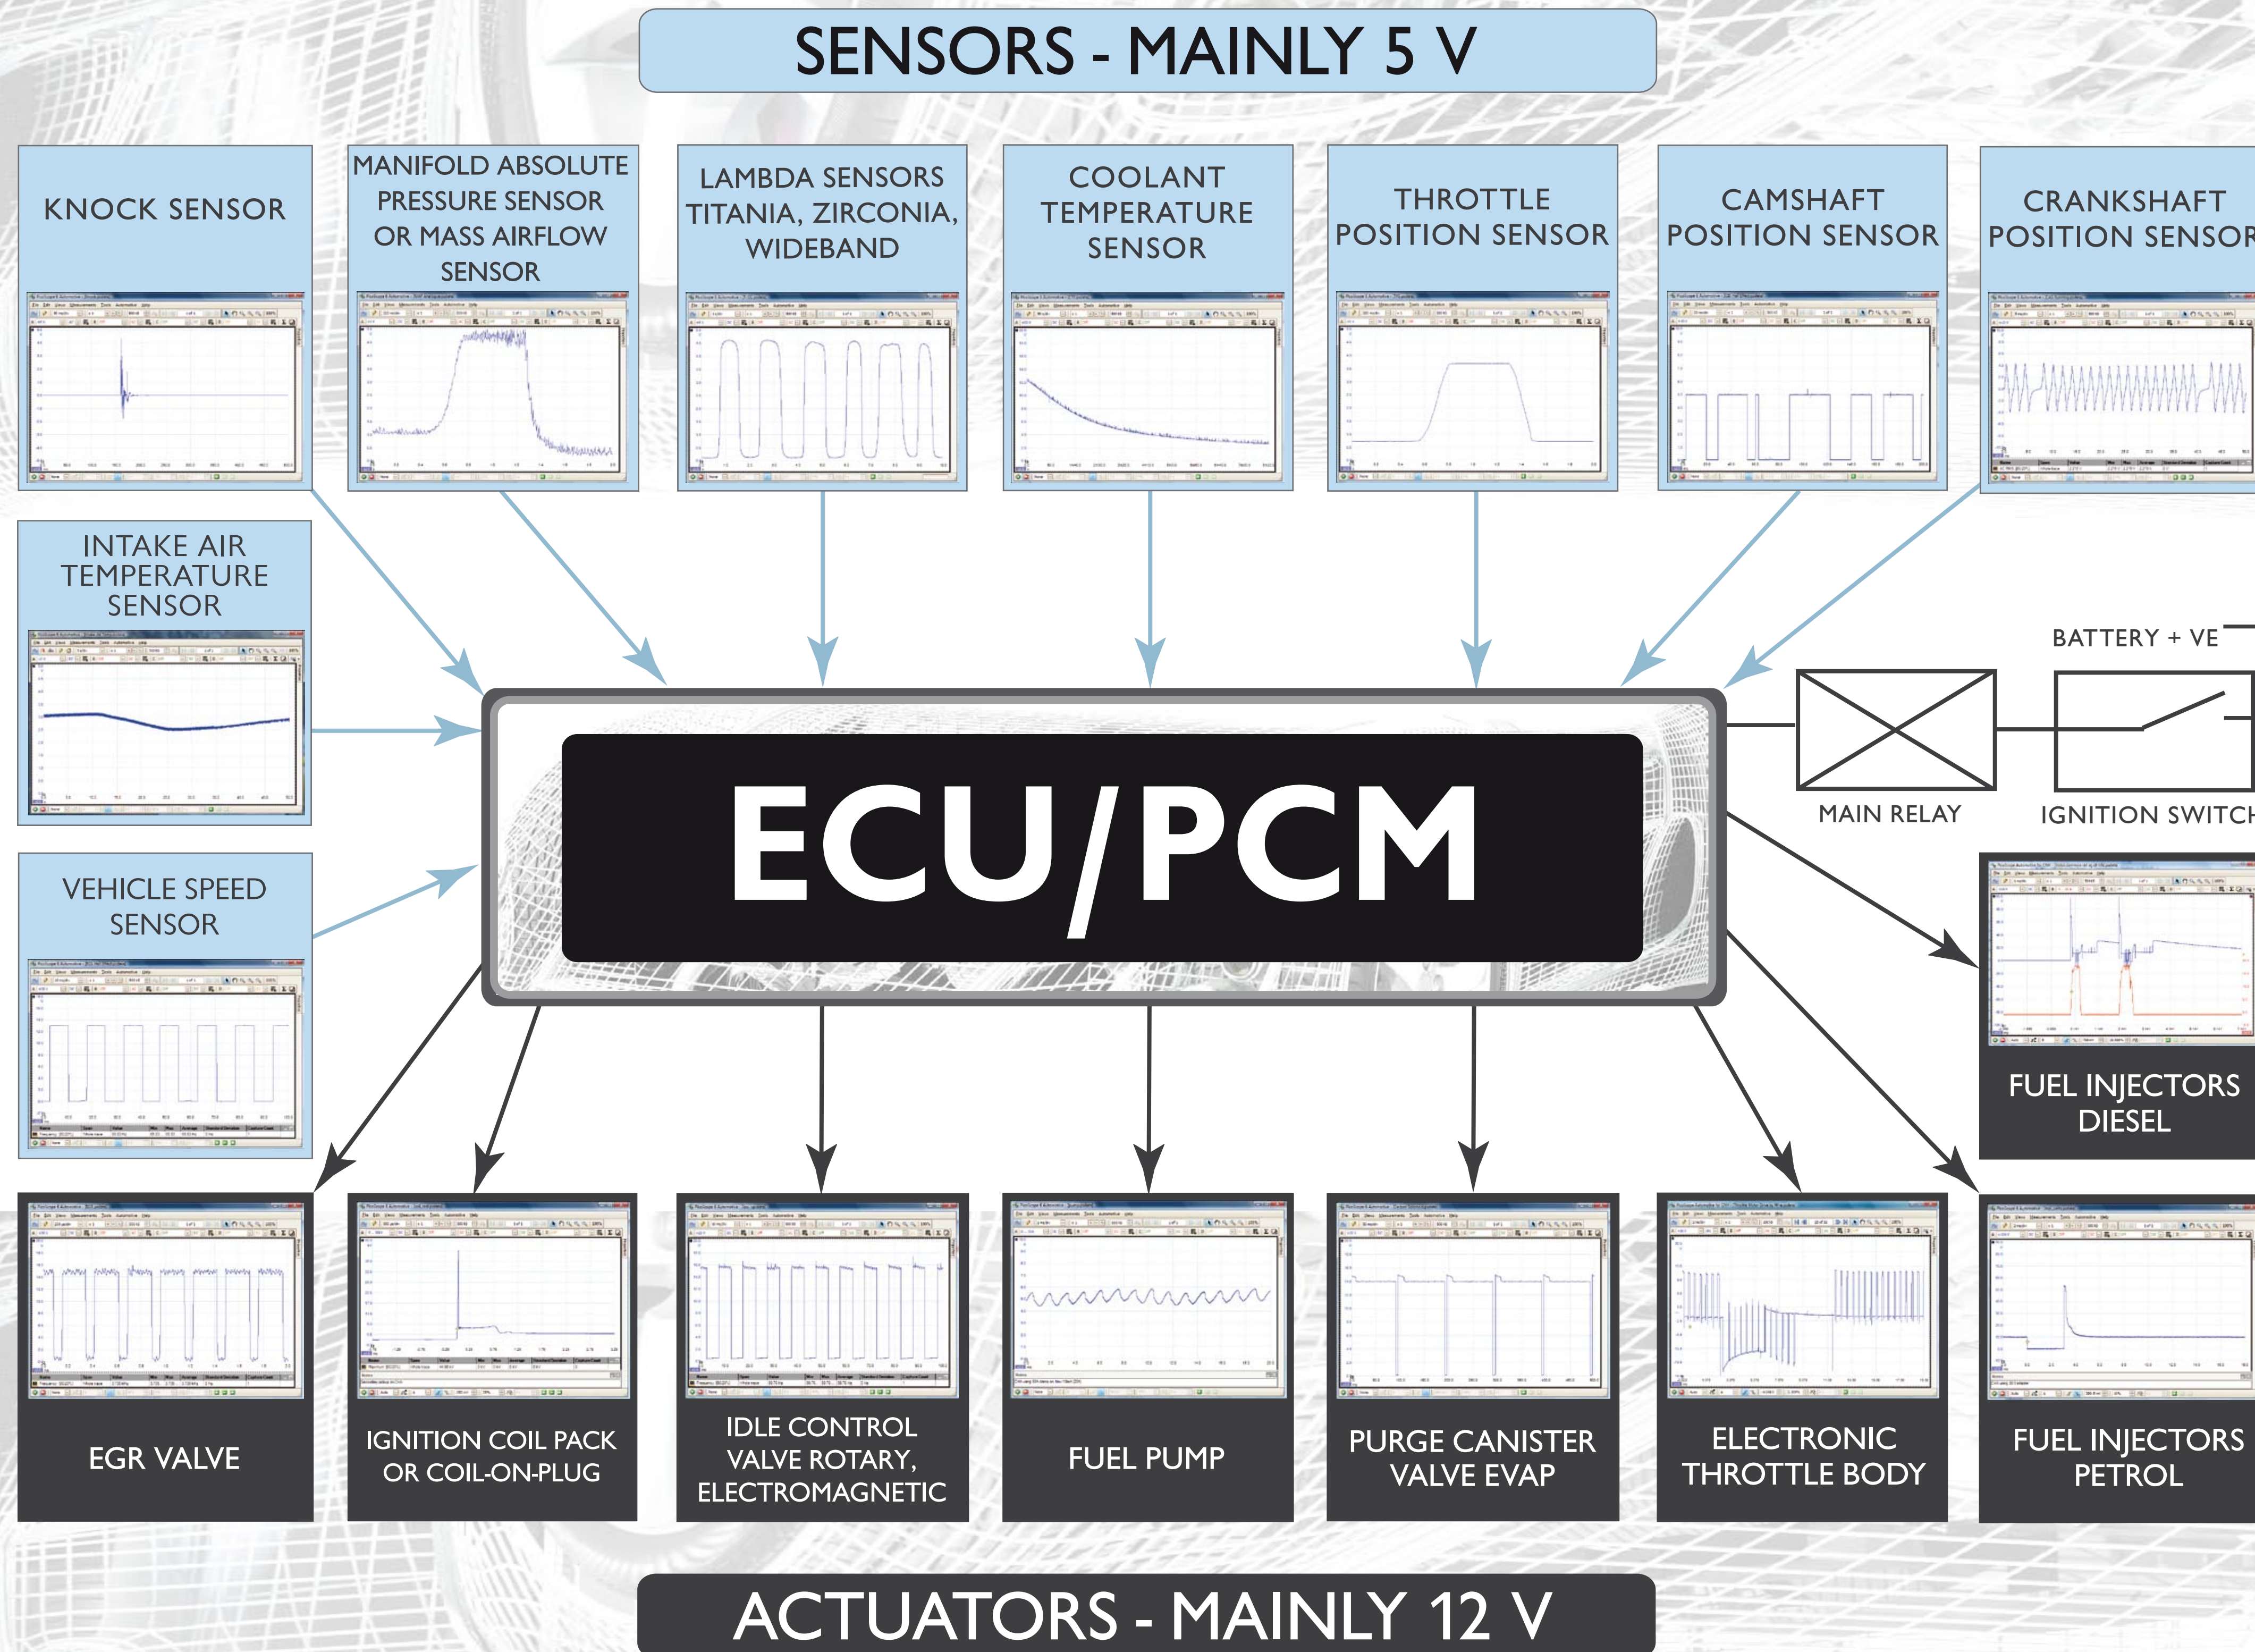

OSCILLOSCOPE DIAGNOSTICS

TYPICAL ENGINE MANAGEMENT SYSTEM

AUTOMOTIVE DIAGNOSTIC KIT

SUITABLE FOR ANY MODERN VEHICLE
EASY TO USE
FREE SOFTWARE UPGRADES
INCREDIBLE VALUE FOR MONEY
POWERED BY PicoScope®

TEL +44 (0)1480 396395
FAX +44 (0)1480 396296
EMAIL SALES@PICOTECH.COM